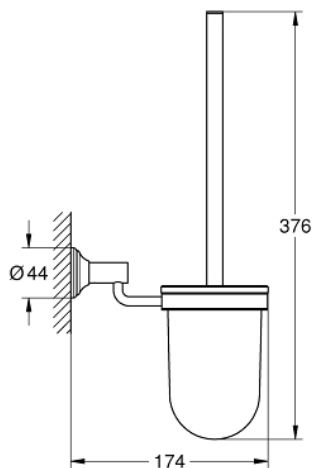

### PRODUCT DESCRIPTION

- Tyc: brushed nickel
- material: glass / metal
- wall mounted
- concealed fastening
- GROHE LongLife finish

### SPARE PARTS

1: Spare brush (Spare part-nr. 40392EN0)

1.1: Spare brush head (Spare part-nr. 40791001)

2: Spare glass (Spare part-nr. 40393000)