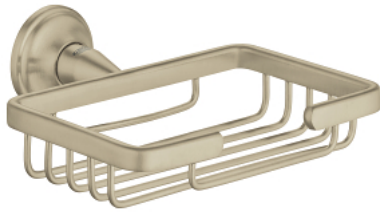

## 40 659 EN1 ESSENTIALS AUTHENTIC FILLING BASKET, SMALL

### PRODUCT DESCRIPTION

- Colour: brushed nickel
- material: metal
- concealed fastening
- GROHE LongLife finish