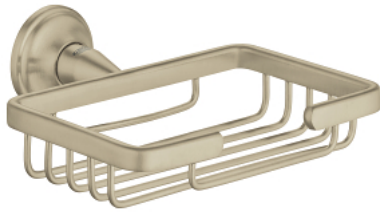

40 659 EN1 ESSENTIALS AUTHENTIC FILLING BASKET, SMALL

PRODUCT DESCRIPTION

- Tyc: brushed nickel
- material: metal
- concealed fastening
- GROHE LongLife finish