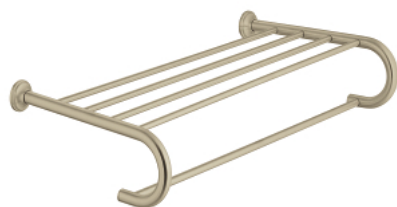

## 40 660 EN1 ESSENTIALS AUTHENTIC MULTI TOWEL RACK

### PRODUCT DESCRIPTION

- Colour: brushed nickel
- material: metal
- 586 mm (useable length 542 mm)
- concealed fastening
- GROHE LongLife finish