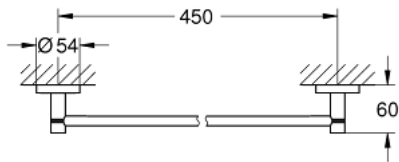

40 688 GN1 ESSENTIALS TOWEL RAIL

PRODUCT DESCRIPTION

- Tyc: brushed cool sunrise
- material: metal
- 504 mm (drilling length 450 mm)
- concealed fastening
- GROHE LongLife finish
- suitable for screwing (including screws and dowels) or gluing (glue 40 915 000 sold separately)
- holding force: max. 10 kg
- the specified holding capacity is valid for static (slowly applied) load and intended use only