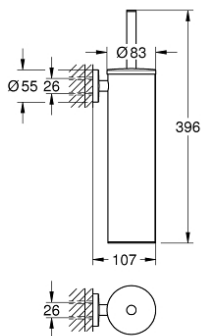

### PRODUCT DESCRIPTION

- Colour: chrome
- material: metal
- wall mounted
- concealed fastening
- GROHE LongLife finish
- suitable for screwing (including screws and dowels)
- black brush head
- removable inner plastic container

### SPARE PARTS

- 1: Brush (Spare part-nr. 40743000)
- 1.1: Brush head (Spare part-nr. 40744K00)
- 2: Spare cup for brush (Spare part-nr. 40745K00)