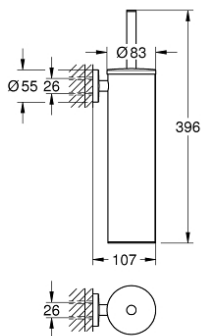

40 696 000 ESSENTIALS TOILET BRUSH SET METAL

PRODUCT DESCRIPTION

- Tyc: Chrome
- material: metal
- wall mounted
- concealed fastening
- GROHE LongLife finish
- suitable for screwing (including screws and dowels)
- black brush head
- removable inner plastic container

40 696 000 ESSENTIALS TOILET BRUSH SET METAL

SPARE PARTS

- 1: Brush (Spare part-nr. 40743000)
- 1.1: Brush head (Spare part-nr. 40744K00)
- 2: Spare cup for brush (Spare part-nr. 40745K00)