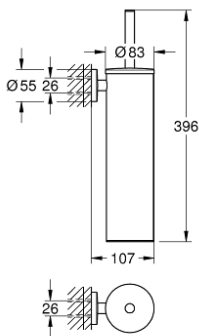

### PRODUCT DESCRIPTION

- Colour: brushed hard graphite
- material: metal
- wall mounted
- concealed fastening
- GROHE LongLife finish
- suitable for screwing (including screws and dowels)
- black brush head
- removable inner plastic container

### SPARE PARTS

- 1: brush (Spare part-nr. 40743AL0)
- 1.1: Brush head (Spare part-nr. 40744K00)
- 2: Spare cup for brush (Spare part-nr. 40745K00)