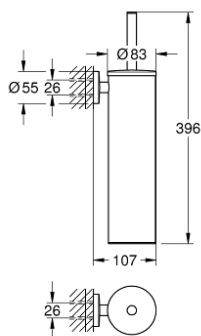

40 696 AL0 ESSENTIALS TOILET BRUSH SET METAL

PRODUCT DESCRIPTION

- Tyc: brushed hard graphite
- material: metal
- wall mounted
- concealed fastening
- GROHE LongLife finish
- suitable for screwing (including screws and dowels)
- black brush head
- removable inner plastic container

40 696 AL0 ESSENTIALS TOILET BRUSH SET METAL

SPARE PARTS

- 1: brush (Spare part-nr. 40743AL0)
- 1.1: Brush head (Spare part-nr. 40744K00)
- 2: Spare cup for brush (Spare part-nr. 40745K00)