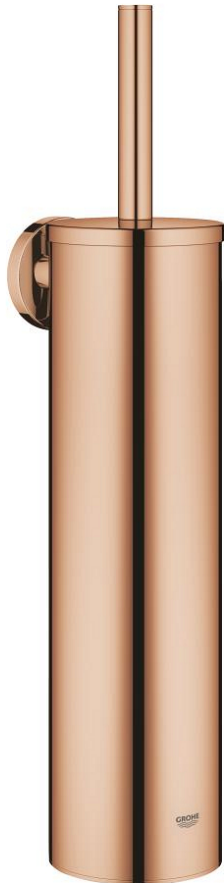

## 40 696 DA0 ESSENTIALS TOILET BRUSH SET METAL

### PRODUCT DESCRIPTION

- Colour: warm sunset
- material: metal
- wall mounted
- concealed fastening
- GROHE LongLife finish
- suitable for screwing (including screws and dowels)
- black brush head
- removable inner plastic container

### SPARE PARTS

- 1: brush (Spare part-nr. 40743DA0)
- 1.1: Brush head (Spare part-nr. 40744K00)
- 2: Spare cup for brush (Spare part-nr. 40745K00)