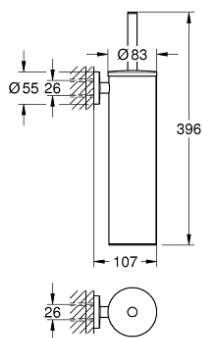

### PRODUCT DESCRIPTION

- Colour: warm sunset
- material: metal
- wall mounted
- concealed fastening
- GROHE LongLife finish
- suitable for screwing (including screws and dowels)
- black brush head
- removable inner plastic container

### SPARE PARTS

- 1: brush (Spare part-nr. 40743DA0)
- 1.1: Brush head (Spare part-nr. 40744K00)
- 2: Spare cup for brush (Spare part-nr. 40745K00)