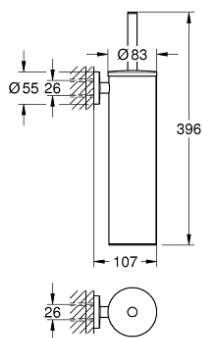

### PRODUCT DESCRIPTION

- Tyc: warm sunset
- material: metal
- wall mounted
- concealed fastening
- GROHE LongLife finish
- suitable for screwing (including screws and dowels)
- black brush head
- removable inner plastic container

### SPARE PARTS

- 1: brush (Spare part-nr. 40743DA0)
- 1.1: Brush head (Spare part-nr. 40744K00)
- 2: Spare cup for brush (Spare part-nr. 40745K00)