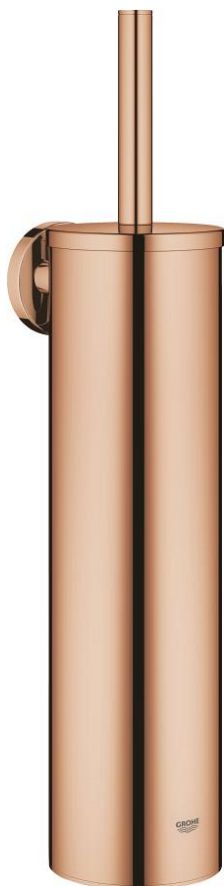

## 40 696 DA0 ESSENTIALS TOILET BRUSH SET METAL

### PRODUCT DESCRIPTION

- Tyc: warm sunset
- material: metal
- wall mounted
- concealed fastening
- GROHE LongLife finish
- suitable for screwing (including screws and dowels)
- black brush head
- removable inner plastic container

### SPARE PARTS

- 1: brush (Spare part-nr. 40743DA0)
- 1.1: Brush head (Spare part-nr. 40744K00)
- 2: Spare cup for brush (Spare part-nr. 40745K00)