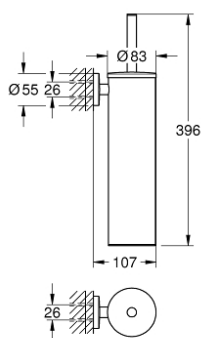

40 696 DC0 ESSENTIALS TOILET BRUSH SET METAL

PRODUCT DESCRIPTION

- Colour: supersteel
- material: metal
- wall mounted
- concealed fastening
- GROHE LongLife finish
- suitable for screwing (including screws and dowels)
- black brush head
- removable inner plastic container

40 696 DC0 ESSENTIALS TOILET BRUSH SET METAL

SPARE PARTS

- 1: brush (Spare part-nr. 40743DC0)
- 1.1: Brush head (Spare part-nr. 40744K00)
- 2: Spare cup for brush (Spare part-nr. 40745K00)