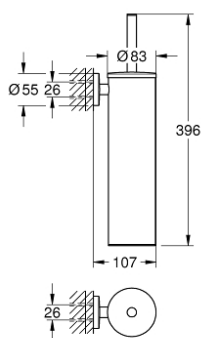

40 696 DC0 ESSENTIALS TOILET BRUSH SET METAL

PRODUCT DESCRIPTION

- Tyc: supersteel
- material: metal
- wall mounted
- concealed fastening
- GROHE LongLife finish
- suitable for screwing (including screws and dowels)
- black brush head
- removable inner plastic container

40 696 DC0 ESSENTIALS TOILET BRUSH SET METAL

SPARE PARTS

- 1: brush (Spare part-nr. 40743DC0)
- 1.1: Brush head (Spare part-nr. 40744K00)
- 2: Spare cup for brush (Spare part-nr. 40745K00)