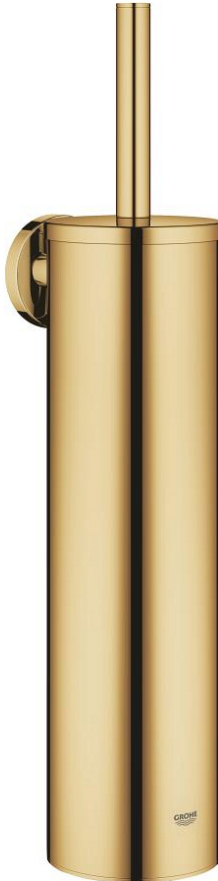

40 696 GL0 ESSENTIALS TOILET BRUSH SET METAL

PRODUCT DESCRIPTION

- Colour: cool sunrise
- material: metal
- wall mounted
- concealed fastening
- GROHE LongLife finish
- suitable for screwing (including screws and dowels)
- black brush head
- removable inner plastic container

40 696 GL0 ESSENTIALS TOILET BRUSH SET METAL

SPARE PARTS

- 1: brush (Spare part-nr. 40743GL0)
- 1.1: Brush head (Spare part-nr. 40744K00)
- 2: Spare cup for brush (Spare part-nr. 40745K00)