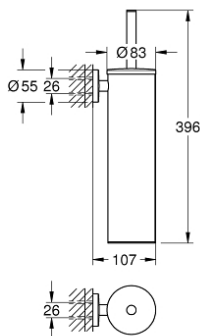

40 696 GL0 ESSENTIALS TOILET BRUSH SET METAL

PRODUCT DESCRIPTION

- Colour: cool sunrise
- material: metal
- wall mounted
- concealed fastening
- GROHE LongLife finish
- suitable for screwing (including screws and dowels)
- black brush head
- removable inner plastic container

40 696 GL0 ESSENTIALS TOILET BRUSH SET METAL

SPARE PARTS

- 1: brush (Spare part-nr. 40743GL0)
- 1.1: Brush head (Spare part-nr. 40744K00)
- 2: Spare cup for brush (Spare part-nr. 40745K00)