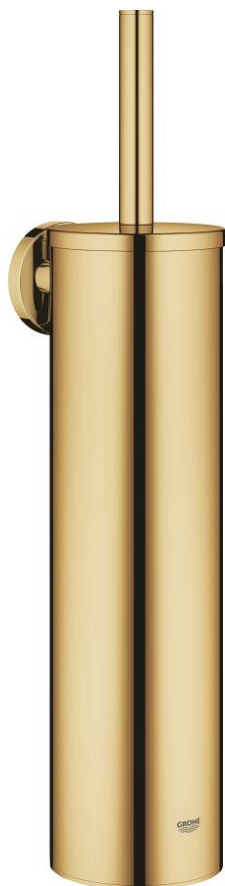

40 696 GL0 ESSENTIALS TOILET BRUSH SET METAL

PRODUCT DESCRIPTION

- Tyc: cool sunrise
- material: metal
- wall mounted
- concealed fastening
- GROHE LongLife finish
- suitable for screwing (including screws and dowels)
- black brush head
- removable inner plastic container

40 696 GL0 ESSENTIALS TOILET BRUSH SET METAL

SPARE PARTS

- 1: brush (Spare part-nr. 40743GL0)
- 1.1: Brush head (Spare part-nr. 40744K00)
- 2: Spare cup for brush (Spare part-nr. 40745K00)