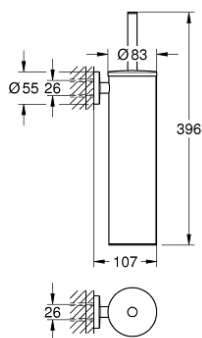

40 696 GL0 ESSENTIALS TOILET BRUSH SET METAL

PRODUCT DESCRIPTION

- Tyc: cool sunrise
- material: metal
- wall mounted
- concealed fastening
- GROHE LongLife finish
- suitable for screwing (including screws and dowels)
- black brush head
- removable inner plastic container

40 696 GL0 ESSENTIALS TOILET BRUSH SET METAL

SPARE PARTS

- 1: brush (Spare part-nr. 40743GL0)
- 1.1: Brush head (Spare part-nr. 40744K00)
- 2: Spare cup for brush (Spare part-nr. 40745K00)