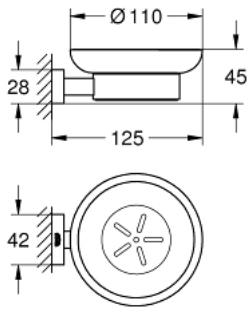

40 754 001 ESSENTIALS CUBE SOAP DISH WITH HOLDER

PRODUCT DESCRIPTION

- Colour: chrome
- material: glass / metal
- consisting of:
 - holder (40 508 001)
 - soap dish (40 368 001)
 - concealed fastening
 - GROHE LongLife finish

40 754 001 ESSENTIALS CUBE SOAP DISH WITH HOLDER

SPARE PARTS

1: Soap dish (Spare part-nr. 40368001)