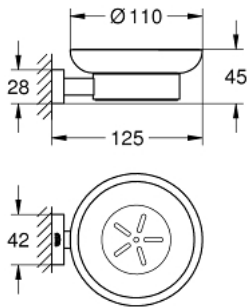

## 40 754 001 ESSENTIALS CUBE SOAP DISH WITH HOLDER

### PRODUCT DESCRIPTION

- Tyc: Chrome
- material: glass / metal
- consisting of:
  - holder (40 508 001)
  - soap dish (40 368 001)
- concealed fastening
- GROHE LongLife finish

### SPARE PARTS

1: Soap dish (Spare part-nr. 40368001)