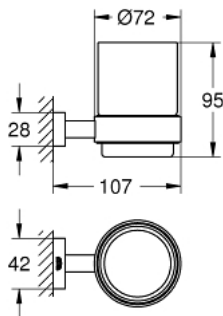

## 40 755 001 ESSENTIALS CUBE CRYSTAL GLASS WITH HOLDER

### PRODUCT DESCRIPTION

- Colour: chrome
- material: glass / metal
- consisting of:
  - holder (40 508 001)
  - crystal glass (40 372 001)
  - concealed fastening
  - GROHE LongLife finish

### SPARE PARTS

1: Crystal glass (Spare part-nr. 40372001)