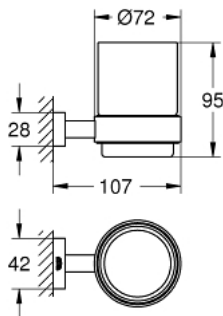

## 40 755 001 ESSENTIALS CUBE CRYSTAL GLASS WITH HOLDER

### PRODUCT DESCRIPTION

- Tyc: Chrome
- material: glass / metal
- consisting of:
  - holder (40 508 001)
  - crystal glass (40 372 001)
- concealed fastening
- GROHE LongLife finish

### SPARE PARTS

1: Crystal glass (Spare part-nr. 40372001)