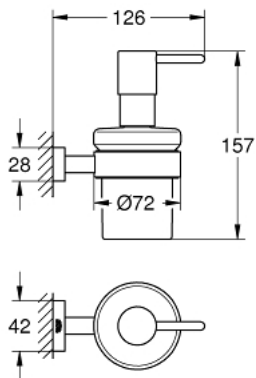

40 756 001 ESSENTIALS CUBE SOAP DISPENSER WITH HOLDER

PRODUCT DESCRIPTION

- Colour: chrome
- material: glass / metal
- filling quantity 160 ml
- consisting of:
 - holder (40 508 001)
 - soap dispenser (40 394 001)
 - concealed fastening
 - GROHE LongLife finish

40 756 001 ESSENTIALS CUBE SOAP DISPENSER WITH HOLDER

SPARE PARTS

1: Soap dispenser (Spare part-nr. 40394001)