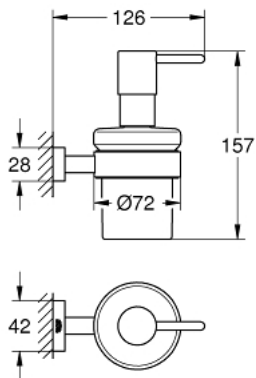

## 40 756 001 ESSENTIALS CUBE SOAP DISPENSER WITH HOLDER

### PRODUCT DESCRIPTION

- Tyc: Chrome
- material: glass / metal
- filling quantity 160 ml
- consisting of:
- holder (40 508 001)
- soap dispenser (40 394 001)
- concealed fastening
- GROHE LongLife finish

### SPARE PARTS

1: Soap dispenser (Spare part-nr. 40394001)