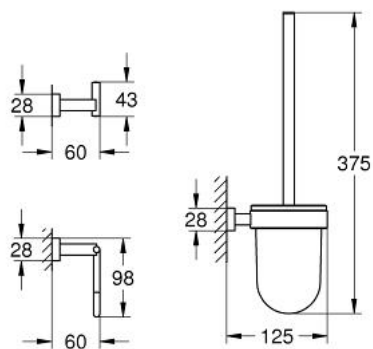

## 40 757 001 ESSENTIALS CUBE CITY RESTROOM ACCESSORIES SET 3-IN-1

### PRODUCT DESCRIPTION

- Colour: chrome
- material: glass / metal
- consisting of:
  - robe hook (40 511 001)
  - toilet paper holder (40 507 001)
  - toilet brush (40 513 001)
- concealed fastening
- GROHE LongLife finish

### SPARE PARTS

1: Spare brush (Spare part-nr. 40392000)

1.1: Spare brush head (Spare part-nr. 40791001)

2: Spare glass (Spare part-nr. 40393000)