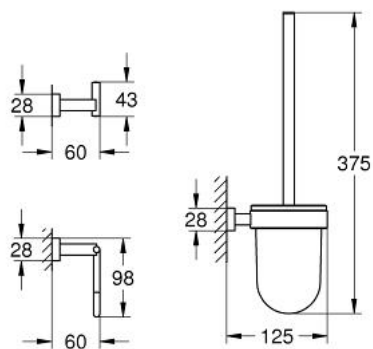

## 40 757 001 ESSENTIALS CUBE CITY RESTROOM ACCESSORIES SET 3-IN-1

### PRODUCT DESCRIPTION

- Tyc: Chrome
- material: glass / metal
- consisting of:
  - robe hook (40 511 001)
  - toilet paper holder (40 507 001)
  - toilet brush (40 513 001)
- concealed fastening
- GROHE LongLife finish

40 757 001 **ESSENTIALS CUBE CITY RESTROOM ACCESSORIES SET 3-IN-1**

**SPARE PARTS**

1: Spare brush (Spare part-nr. 40392000)

1.1: Spare brush head (Spare part-nr. 40791001)

2: Spare glass (Spare part-nr. 40393000)