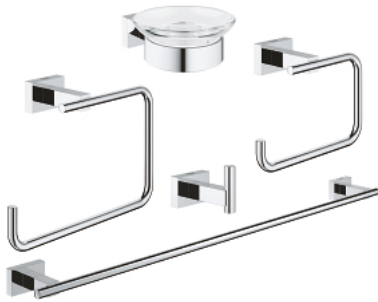

40 758 001 ESSENTIALS CUBE MASTER BATHROOM ACCESSORIES SET 5-IN-1

PRODUCT DESCRIPTION

- Colour: chrome
- material: glass / metal
- consisting of:
 - soap dish with holder (40 754 001)
 - towel rail, 558 mm (40 509 001)
 - toilet paper holder (40 507 001)
 - robe hook (40 511 001)
 - towel ring (40 510 001)
- concealed fastening
- GROHE LongLife finish

40 758 001 **ESSENTIALS CUBE MASTER BATHROOM ACCESSORIES SET 5-IN-1**

SPARE PARTS

1: Soap dish (Spare part-nr. 40368001)