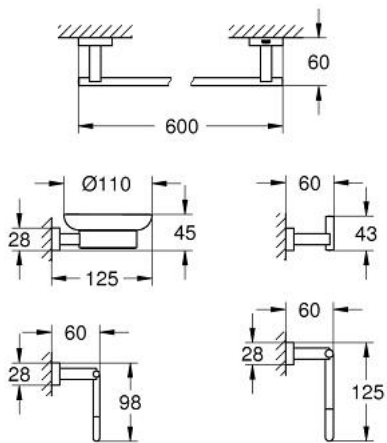

40 758 001 ESSENTIALS CUBE MASTER BATHROOM ACCESSORIES SET 5-IN-1

PRODUCT DESCRIPTION

- Colour: chrome
- material: glass / metal
- consisting of:
 - soap dish with holder (40 754 001)
 - towel rail, 558 mm (40 509 001)
 - toilet paper holder (40 507 001)
 - robe hook (40 511 001)
 - towel ring (40 510 001)
- concealed fastening
- GROHE LongLife finish

40 758 001 **ESSENTIALS CUBE MASTER BATHROOM ACCESSORIES SET 5-IN-1**

SPARE PARTS

1: Soap dish (Spare part-nr. 40368001)