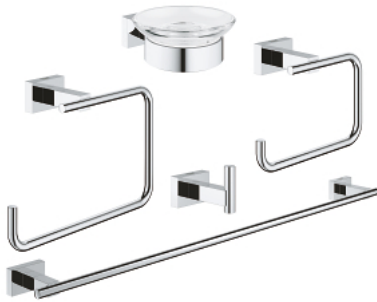

40 758 001 ESSENTIALS CUBE MASTER BATHROOM ACCESSORIES SET 5-IN-1

PRODUCT DESCRIPTION

- Tyc: Chrome
- material: glass / metal
- consisting of:
 - soap dish with holder (40 754 001)
 - towel rail, 558 mm (40 509 001)
 - toilet paper holder (40 507 001)
 - robe hook (40 511 001)
 - towel ring (40 510 001)
- concealed fastening
- GROHE LongLife finish

40 758 001 **ESSENTIALS CUBE MASTER BATHROOM ACCESSORIES SET 5-IN-1**

SPARE PARTS

1: Soap dish (Spare part-nr. 40368001)