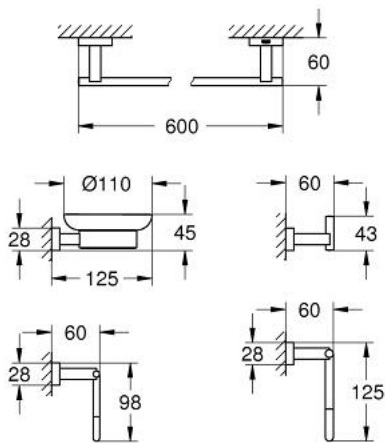

40 758 001 ESSENTIALS CUBE MASTER BATHROOM ACCESSORIES SET 5-IN-1

PRODUCT DESCRIPTION

- Tyc: Chrome
- material: glass / metal
- consisting of:
 - soap dish with holder (40 754 001)
 - towel rail, 558 mm (40 509 001)
 - toilet paper holder (40 507 001)
 - robe hook (40 511 001)
 - towel ring (40 510 001)
- concealed fastening
- GROHE LongLife finish

40 758 001 **ESSENTIALS CUBE MASTER BATHROOM ACCESSORIES SET 5-IN-1**

SPARE PARTS

1: Soap dish (Spare part-nr. 40368001)