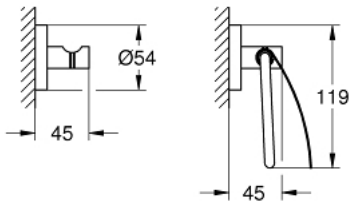

### PRODUCT DESCRIPTION

- Colour: chrome
- material: metal
- consisting of:
  - towel rail, 600 mm (40 366 001)
  - robe hook (40 364 001)
  - toilet paper holder (40 367 001)
- concealed fastening
- GROHE LongLife finish
- suitable for screwing (including screws and dowels) or gluing (glue 40 915 000 sold separately - 4 x needed)