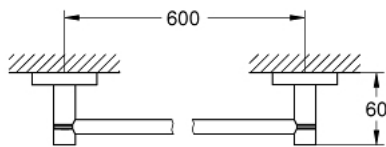

### PRODUCT DESCRIPTION

- Colour: chrome
- material: metal
- consisting of:
  - towel rail, 600 mm (40 366 001)
  - robe hook (40 364 001)
  - toilet paper holder (40 367 001)
- concealed fastening
- GROHE LongLife finish
- suitable for screwing (including screws and dowels) or gluing (glue 40 915 000 sold separately - 4 x needed)