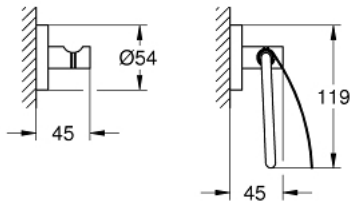

### PRODUCT DESCRIPTION

- Tyc: Chrome
- material: metal
- consisting of:
  - towel rail, 600 mm (40 366 001)
  - robe hook (40 364 001)
  - toilet paper holder (40 367 001)
- concealed fastening
- GROHE LongLife finish
- suitable for screwing (including screws and dowels) or gluing (glue 40 915 000 sold separately - 4 x needed)