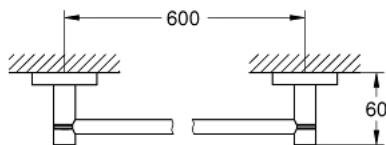

### PRODUCT DESCRIPTION

- Tyc: Chrome
- material: metal
- consisting of:
  - towel rail, 600 mm (40 366 001)
  - robe hook (40 364 001)
  - toilet paper holder (40 367 001)
- concealed fastening
- GROHE LongLife finish
- suitable for screwing (including screws and dowels) or gluing (glue 40 915 000 sold separately - 4 x needed)