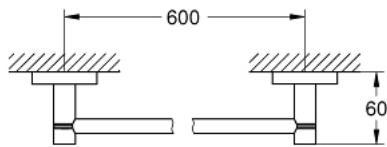

40 775 DC1 ESSENTIALS GUEST BATHROOM ACCESSORIES SET 3-IN-1

PRODUCT DESCRIPTION

- Colour: supersteel
- material: metal
- consisting of:
 - towel rail, 600 mm (40 366 001)
 - robe hook (40 364 001)
 - toilet paper holder (40 367 001)
- concealed fastening
- GROHE LongLife finish
- suitable for screwing (including screws and dowels) or gluing (glue 40 915 000 sold separately - 4 x needed)