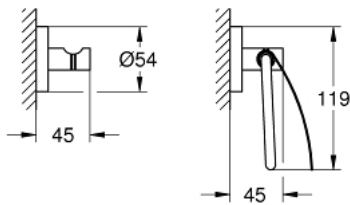

40 775 DC1 ESSENTIALS GUEST BATHROOM ACCESSORIES SET 3-IN-1

PRODUCT DESCRIPTION

- Colour: supersteel
- material: metal
- consisting of:
 - towel rail, 600 mm (40 366 001)
 - robe hook (40 364 001)
 - toilet paper holder (40 367 001)
- concealed fastening
- GROHE LongLife finish
- suitable for screwing (including screws and dowels) or gluing (glue 40 915 000 sold separately - 4 x needed)