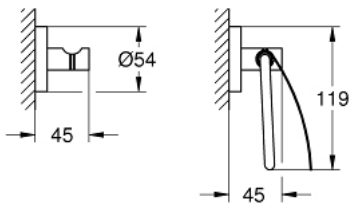

40 775 DC1 ESSENTIALS GUEST BATHROOM ACCESSORIES SET 3-IN-1

PRODUCT DESCRIPTION

- Tyc: supersteel
- material: metal
- consisting of:
 - towel rail, 600 mm (40 366 001)
 - robe hook (40 364 001)
 - toilet paper holder (40 367 001)
- concealed fastening
- GROHE LongLife finish
- suitable for screwing (including screws and dowels) or gluing (glue 40 915 000 sold separately - 4 x needed)