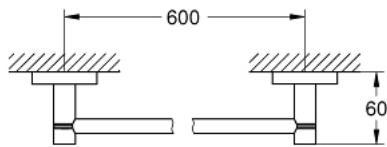

40 775 DC1 ESSENTIALS GUEST BATHROOM ACCESSORIES SET 3-IN-1

PRODUCT DESCRIPTION

- Tyc: supersteel
- material: metal
- consisting of:
 - towel rail, 600 mm (40 366 001)
 - robe hook (40 364 001)
 - toilet paper holder (40 367 001)
- concealed fastening
- GROHE LongLife finish
- suitable for screwing (including screws and dowels) or gluing (glue 40 915 000 sold separately - 4 x needed)