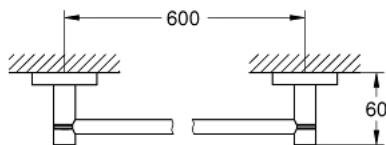

40 775 EN1 ESSENTIALS GUEST BATHROOM ACCESSORIES SET 3-IN-1

PRODUCT DESCRIPTION

- Colour: brushed nickel
- material: metal
- consisting of:
 - towel rail, 600 mm (40 366 001)
 - robe hook (40 364 001)
 - toilet paper holder (40 367 001)
- concealed fastening
- GROHE LongLife finish
- suitable for screwing (including screws and dowels) or gluing (glue 40 915 000 sold separately - 4 x needed)