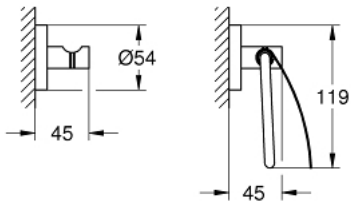

40 775 EN1 ESSENTIALS GUEST BATHROOM ACCESSORIES SET 3-IN-1

PRODUCT DESCRIPTION

- Colour: brushed nickel
- material: metal
- consisting of:
 - towel rail, 600 mm (40 366 001)
 - robe hook (40 364 001)
 - toilet paper holder (40 367 001)
- concealed fastening
- GROHE LongLife finish
- suitable for screwing (including screws and dowels) or gluing (glue 40 915 000 sold separately - 4 x needed)