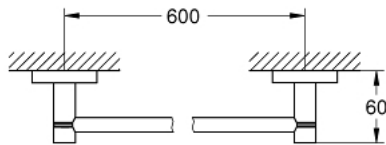

40 775 EN1 ESSENTIALS GUEST BATHROOM ACCESSORIES SET 3-IN-1

PRODUCT DESCRIPTION

- Typ: brushed nickel
- material: metal
- consisting of:
 - towel rail, 600 mm (40 366 001)
 - robe hook (40 364 001)
 - toilet paper holder (40 367 001)
- concealed fastening
- GROHE LongLife finish
- suitable for screwing (including screws and dowels) or gluing (glue 40 915 000 sold separately - 4 x needed)