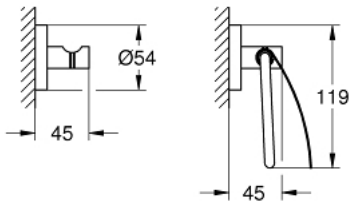

40 775 EN1 ESSENTIALS GUEST BATHROOM ACCESSORIES SET 3-IN-1

PRODUCT DESCRIPTION

- Typ: brushed nickel
- material: metal
- consisting of:
 - towel rail, 600 mm (40 366 001)
 - robe hook (40 364 001)
 - toilet paper holder (40 367 001)
- concealed fastening
- GROHE LongLife finish
- suitable for screwing (including screws and dowels) or gluing (glue 40 915 000 sold separately - 4 x needed)