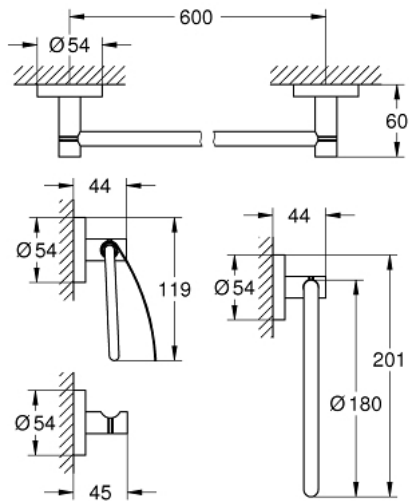

40 776 001 ESSENTIALS MASTER BATHROOM ACCESSORIES SET 4-IN-1

PRODUCT DESCRIPTION

- Colour: chrome
- material: metal
- consisting of:
 - towel ring (40 365 001)
 - robe hook (40 364 001)
 - toilet paper holder (40 367 001)
 - towel rail, 600 mm (40 366 001)
- concealed fastening
- GROHE LongLife finish
- suitable for screwing (including screws and dowels) or gluing (glue 40 915 000 sold separately - 5 x needed)