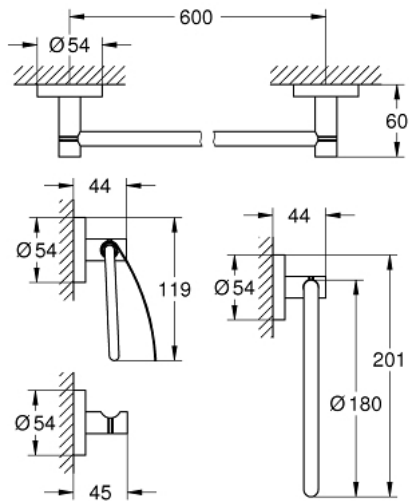

40 776 001 ESSENTIALS MASTER BATHROOM ACCESSORIES SET 4-IN-1

PRODUCT DESCRIPTION

- Tyc: Chrome
- material: metal
- consisting of:
 - towel ring (40 365 001)
 - robe hook (40 364 001)
 - toilet paper holder (40 367 001)
 - towel rail, 600 mm (40 366 001)
- concealed fastening
- GROHE LongLife finish
- suitable for screwing (including screws and dowels) or gluing (glue 40 915 000 sold separately - 5 x needed)