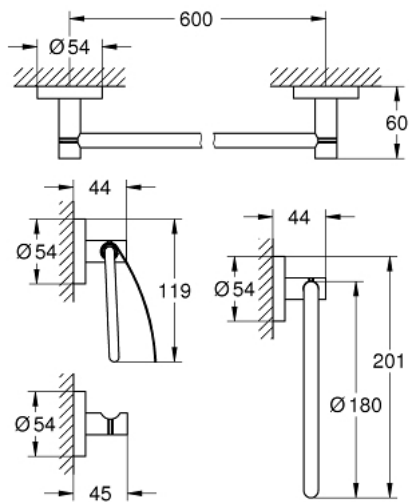

## 40 776 DC1 ESSENTIALS MASTER BATHROOM ACCESSORIES SET 4-IN-1

### PRODUCT DESCRIPTION

- Colour: supersteel
- material: metal
- consisting of:
  - towel ring (40 365 001)
  - robe hook (40 364 001)
  - toilet paper holder (40 367 001)
  - towel rail, 600 mm (40 366 001)
- concealed fastening
- GROHE LongLife finish
- suitable for screwing (including screws and dowels) or gluing (glue 40 915 000 sold separately)