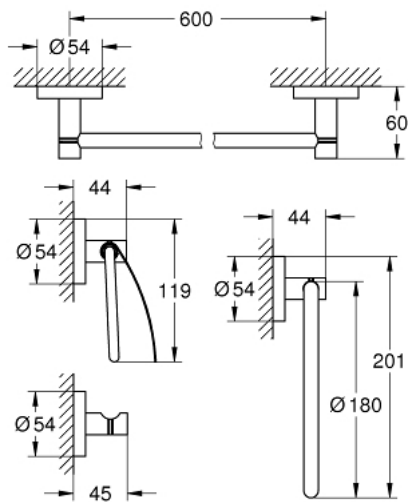

40 776 DC1 ESSENTIALS MASTER BATHROOM ACCESSORIES SET 4-IN-1

PRODUCT DESCRIPTION

- Tyc: supersteel
- material: metal
- consisting of:
 - towel ring (40 365 001)
 - robe hook (40 364 001)
 - toilet paper holder (40 367 001)
 - towel rail, 600 mm (40 366 001)
- concealed fastening
- GROHE LongLife finish
- suitable for screwing (including screws and dowels) or gluing (glue 40 915 000 sold separately)