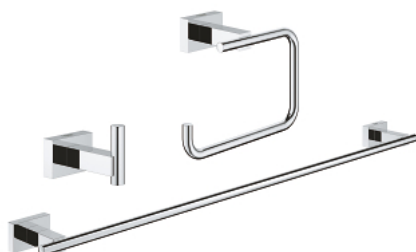

40 777 001 ESSENTIALS CUBE GUEST BATHROOM ACCESSORIES SET 3-IN-1

PRODUCT DESCRIPTION

- Colour: chrome
- material: metal
- consisting of:
 - robe hook (40 511 001)
 - toilet paper holder (40 507 001)
 - towel rail, 558 mm (40 509 001)
- concealed fastening
- GROHE LongLife finish