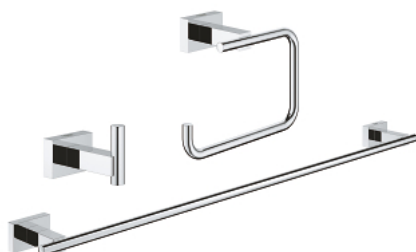

40 777 001 ESSENTIALS CUBE GUEST BATHROOM ACCESSORIES SET 3-IN-1

PRODUCT DESCRIPTION

- Tyc: Chrome
- material: metal
- consisting of:
 - robe hook (40 511 001)
 - toilet paper holder (40 507 001)
 - towel rail, 558 mm (40 509 001)
- concealed fastening
- GROHE LongLife finish