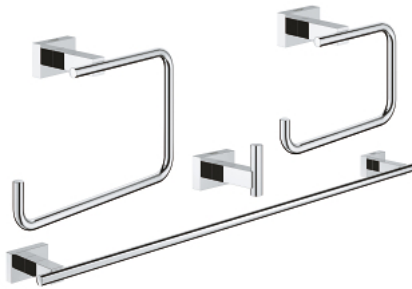

40 778 001 ESSENTIALS CUBE MASTER BATHROOM ACCESSORIES SET 4-IN-1

PRODUCT DESCRIPTION

- Colour: chrome
- material: metal
- consisting of:
 - robe hook (40 511 001)
 - towel ring (40 510 001)
 - toilet paper holder (40 507 001)
 - towel rail, 558 mm (40 509 001)
- concealed fastening
- GROHE LongLife finish