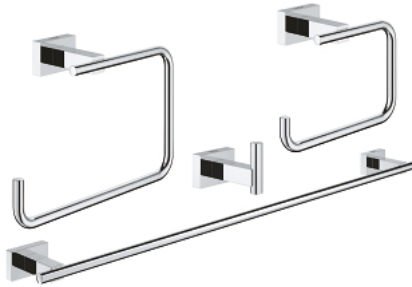

## 40 778 001 ESSENTIALS CUBE MASTER BATHROOM ACCESSORIES SET 4-IN-1

### PRODUCT DESCRIPTION

- Tyc: Chrome
- material: metal
- consisting of:
  - robe hook (40 511 001)
  - towel ring (40 510 001)
  - toilet paper holder (40 507 001)
  - towel rail, 558 mm (40 509 001)
- concealed fastening
- GROHE LongLife finish