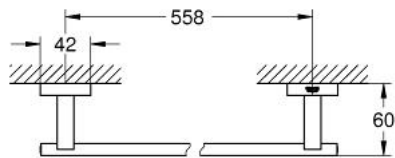

### PRODUCT DESCRIPTION

- Tyc: Chrome
- material: metal
- consisting of:
  - robe hook (40 511 001)
  - towel ring (40 510 001)
  - toilet paper holder (40 507 001)
  - towel rail, 558 mm (40 509 001)
- concealed fastening
- GROHE LongLife finish