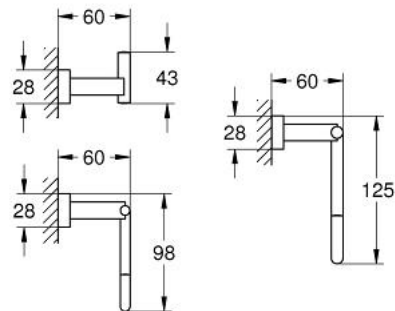

### PRODUCT DESCRIPTION

- Tyc: Chrome
- material: metal
- consisting of:
  - robe hook (40 511 001)
  - towel ring (40 510 001)
  - toilet paper holder (40 507 001)
  - towel rail, 558 mm (40 509 001)
- concealed fastening
- GROHE LongLife finish