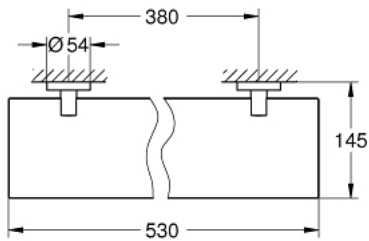

### PRODUCT DESCRIPTION

- Colour: supersteel
- material: glass / metal
- 530 mm (functional length 380 mm)
- concealed fastening
- GROHE LongLife finish
- suitable for screwing (including screws and dowels) or gluing (glue 40 915 000 sold separately)
- holding force: max. 5 kg
- the specified holding capacity is valid for static (slowly applied) load and intended use only