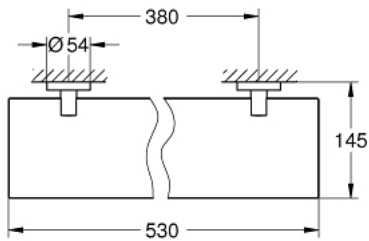

### PRODUCT DESCRIPTION

- Typ: supersteel
- material: glass / metal
- 530 mm (functional length 380 mm)
- concealed fastening
- GROHE LongLife finish
- suitable for screwing (including screws and dowels) or gluing (glue 40 915 000 sold separately)
- holding force: max. 5 kg
- the specified holding capacity is valid for static (slowly applied) load and intended use only