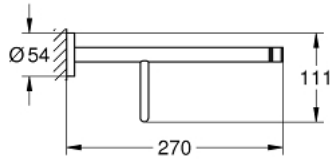

40 800 A01 ESSENTIALS MULTI BATH TOWEL RACK

PRODUCT DESCRIPTION

- Tyc: hard graphite
- material: metal
- 604 mm (drilling length 550 mm)
- concealed fastening
- GROHE LongLife finish
- suitable for screwing (including screws and dowels)