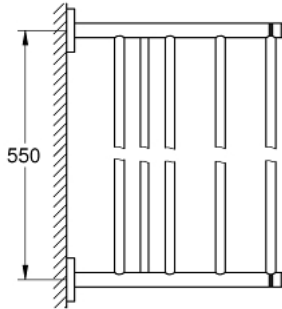

40 800 A01 ESSENTIALS MULTI BATH TOWEL RACK

PRODUCT DESCRIPTION

- Tyc: hard graphite
- material: metal
- 604 mm (drilling length 550 mm)
- concealed fastening
- GROHE LongLife finish
- suitable for screwing (including screws and dowels)