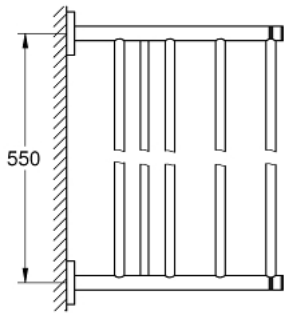

40 800 AL1 ESSENTIALS MULTI BATH TOWEL RACK

PRODUCT DESCRIPTION

- Colour: brushed hard graphite
- material: metal
- 604 mm (drilling length 550 mm)
- concealed fastening
- GROHE LongLife finish
- suitable for screwing (including screws and dowels)