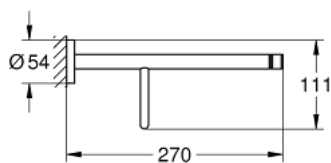

### PRODUCT DESCRIPTION

- Tyc: brushed hard graphite
- material: metal
- 604 mm (drilling length 550 mm)
- concealed fastening
- GROHE LongLife finish
- suitable for screwing (including screws and dowels)