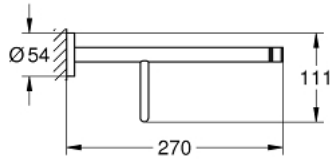

40 800 DA1 ESSENTIALS MULTI BATH TOWEL RACK

PRODUCT DESCRIPTION

- Colour: warm sunset
- material: metal
- 604 mm (drilling length 550 mm)
- concealed fastening
- GROHE LongLife finish
- suitable for screwing (including screws and dowels)