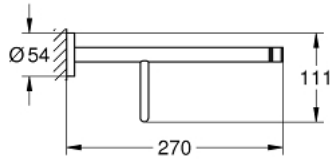

40 800 DA1 ESSENTIALS MULTI BATH TOWEL RACK

PRODUCT DESCRIPTION

- Tyc: warm sunset
- material: metal
- 604 mm (drilling length 550 mm)
- concealed fastening
- GROHE LongLife finish
- suitable for screwing (including screws and dowels)