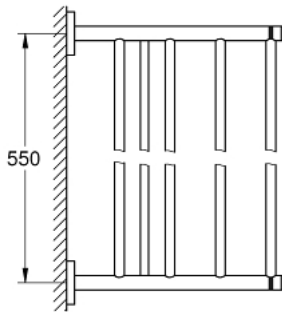

40 800 DC1 ESSENTIALS MULTI BATH TOWEL RACK

PRODUCT DESCRIPTION

- Colour: supersteel
- material: metal
- 604 mm (drilling length 550 mm)
- concealed fastening
- GROHE LongLife finish
- suitable for screwing (including screws and dowels)