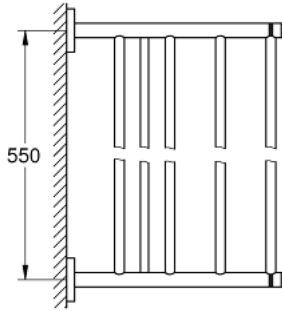

### PRODUCT DESCRIPTION

- Typ: supersteel
- material: metal
- 604 mm (drilling length 550 mm)
- concealed fastening
- GROHE LongLife finish
- suitable for screwing (including screws and dowels)