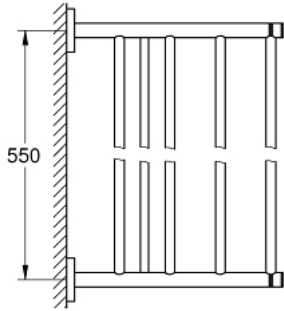

40 800 EN1 ESSENTIALS MULTI BATH TOWEL RACK

PRODUCT DESCRIPTION

- Colour: brushed nickel
- material: metal
- 604 mm (drilling length 550 mm)
- concealed fastening
- GROHE LongLife finish
- suitable for screwing (including screws and dowels)