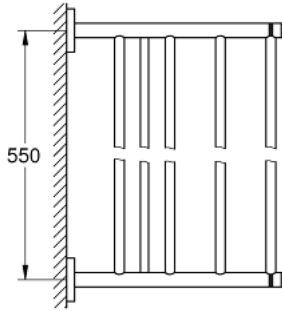

40 800 EN1 ESSENTIALS MULTI BATH TOWEL RACK

PRODUCT DESCRIPTION

- Tyc: brushed nickel
- material: metal
- 604 mm (drilling length 550 mm)
- concealed fastening
- GROHE LongLife finish
- suitable for screwing (including screws and dowels)